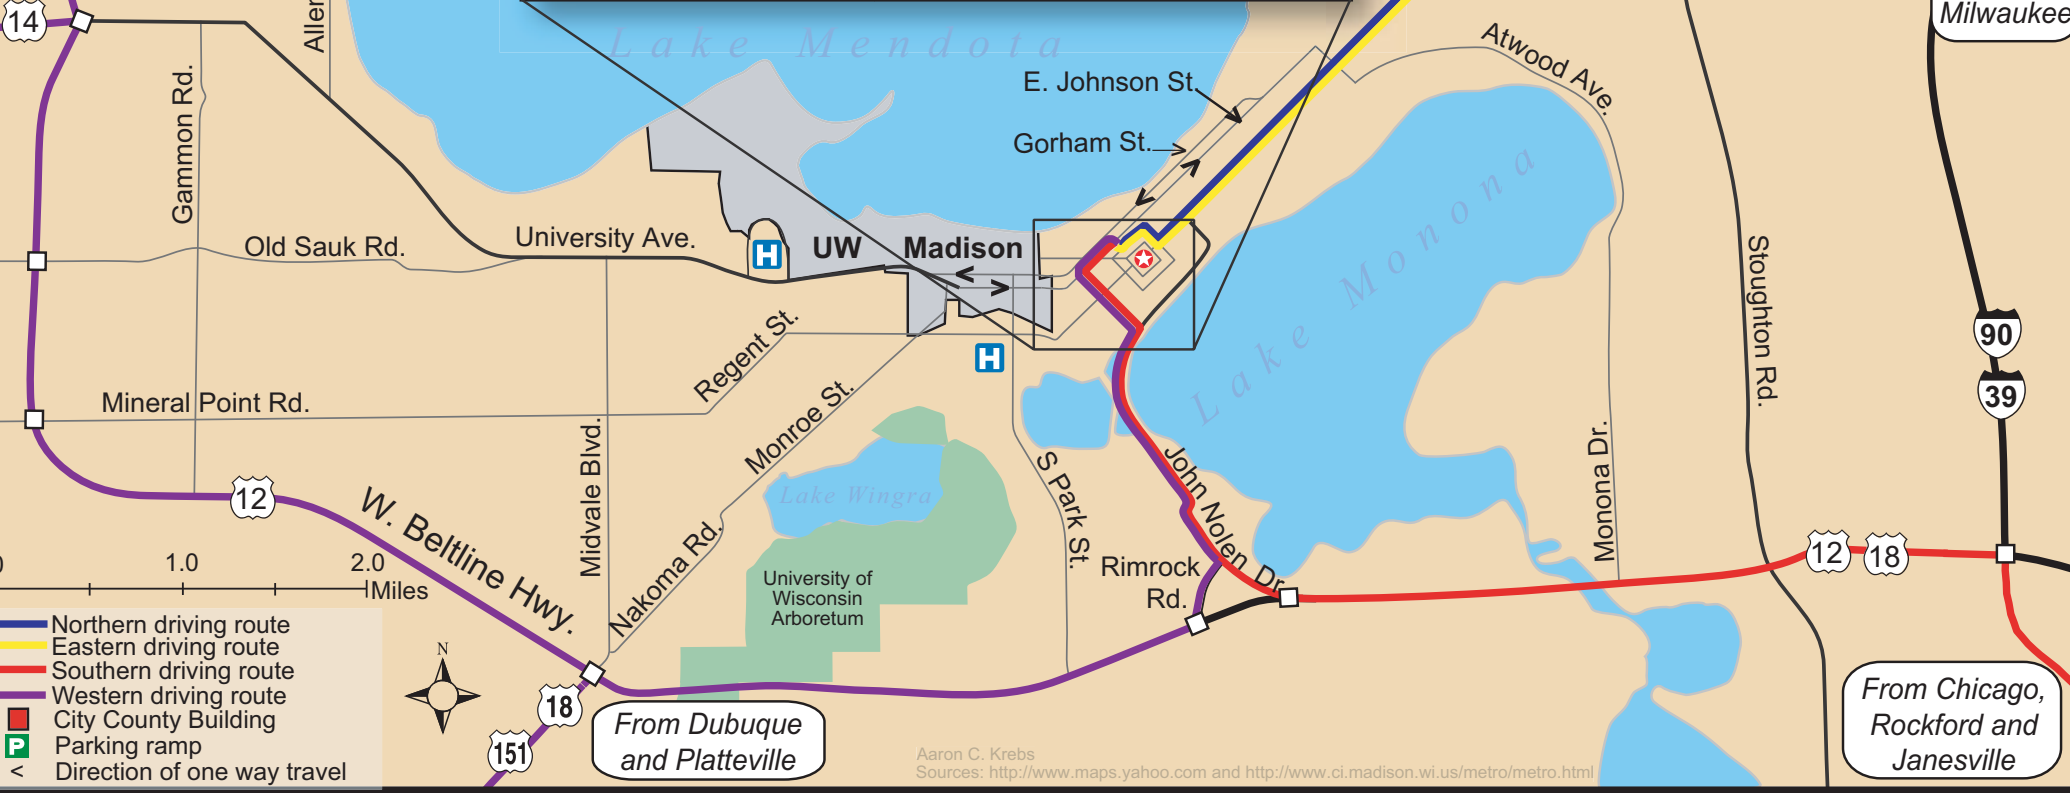

Directions to the Capital Area  
Regional Planning Commission  
10 Martin Luther King Jr Blvd  
Madison WI  
(608) 266-4137

- 1 Government Ramp
- 2 Government East Ramp
- 3 Capital Square North Ramp
- 4 Overture Center Ramp
- 5 Buckeye Ramp
- 6 Carroll St. Ramp

From La Crosse  
and Richland  
Center

From  
Minneapolis  
St. Paul, La  
Crosse and  
Wausau

From Green  
Bay and the  
Fox Cities

From  
Milwaukee

From Dubuque  
and Platteville

From Chicago,  
Rockford and  
Janesville

- Northern driving route
- Eastern driving route
- Southern driving route
- Western driving route
- City County Building
- Parking ramp
- < Direction of one way travel